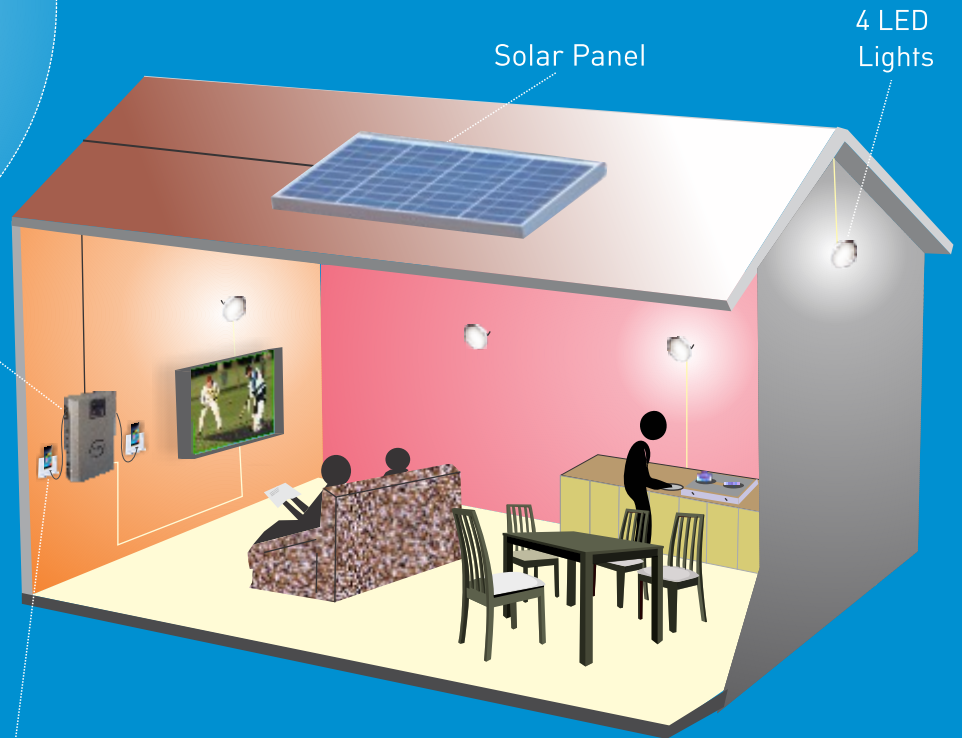

Solar for Colour TV, Lights and Mobile Phone Charging

Solar Panel

4 LED Lights

Two mobile phone charging outlets

New!
Wall mounted power pack with built-in inverter and lithium battery

Features and Benefits

- ✓ Provides AC power for colour TV, stereo, etc
- ✓ DC power for LED lights and mobile phone charging
- ✓ Lithium ferrous battery for long life (estimated 5 years)
- ✓ Attractive wall mounted power pack
- ✓ Includes mounting structure for solar panel

Specifications *	Solectric 300	Solectric 600
Energy per day (Whrs)	300	600
PV module capacity (Wp)	100	200
Inverter capacity (12V) (VA)	120	120
Usable AC + DC loads (W)	120	120
DC output voltage (Volts)	12	12
Output voltage AC @50hz	220V	220V

* Specifications are subject to change without notice

Example of Use **	Solectric 300		Solectric 600	
	Day Use	Night Use	Day Use	Night Use
 30W Colour TV	-	3 ½ hours	6 ½ hours	3 ½ hours
 20W Set-top Box	-	3 ½ hours	6 ½ hours	3 ½ hours
 5W Mobile Phone Charging x 2 nos	8 hours	1 hour	8 hours	1 hour
 1.5W DC LED Light x 4 nos	3 hours	3 hours	3 hours	3 hours